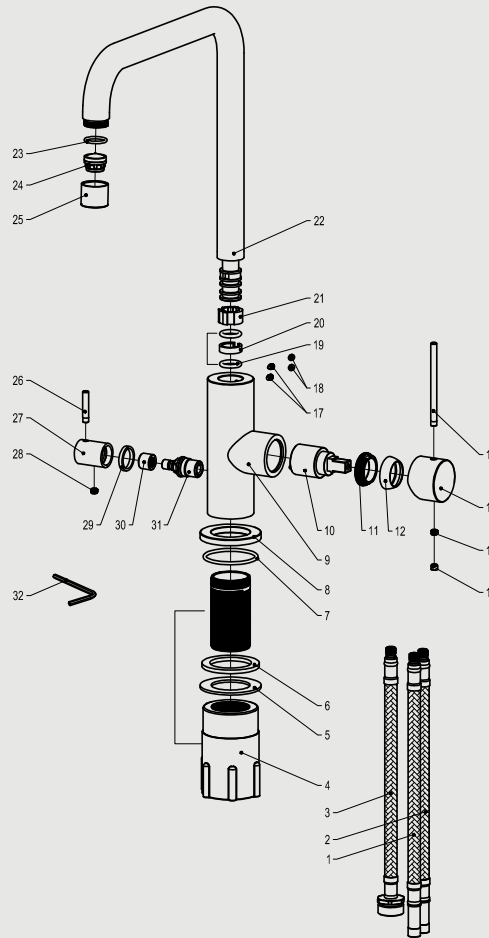

Edition: 2020-04-01

1. 1 Flexible hose
2. 2 Flexible hose
3. 3 Flexible hose
4. 4 Fixing bushing
5. 5 Washer
6. 6 Washer
7. 7 O ring
8. 8 Base
9. 9 Body
10. 10 Cartridge
11. 11 Screw nut
12. 12 Cover ring
13. 13 Rubber
14. 14 Inner hex screw
15. 15 Handle base
16. 16 Handle bar
17. 17 Inner hex screw
18. 18 Rubber
19. 19 O ring
20. 20 Rubber
21. 21 Rubber
22. 22 Spout
23. 23 O ring
24. 24 Aerator
25. 25 Aerator Cover
26. 26 Handle bar
27. 27 Handle base
28. 28 Inner hex screw
29. 29 Rubber
30. 30 Splined hub
31. 31 Cartridge
32. 32 Wrench

Steel Mood Shadow D

Köksblandare i rostfritt stål. Enkla, minimalistiska former i slimmat utförande.

Art nr RSK

30136 8311222

Tekniska data:

Håltagning: 35 mm

Vridbar 110°

Diskmaskinsavstängning